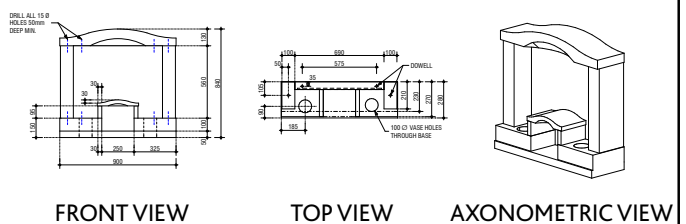

Product Fact Sheet

Life's Memories®
— Memorials —

Canopy Memorial

SPECIFICATION (Can be adjusted to meet customer specifications)

Granite Footing: Metric 900 mm x 280 mm
Imperial 35.4" x 11"

Granite Colour: Available in multiple colours
(shown in Black)

Life's Memories Glass Plaque: made with Dupont Sentry Glass Expressions SGX

LM SGX Plaque: Metric 560 mm x 660 mm
Imperial 22" x 26"

Weight: Metric 330 kg
Imperial 728 lb

Finish: 11.52 mm (.45")

MEMORIAL SIZE SPECIFICATION