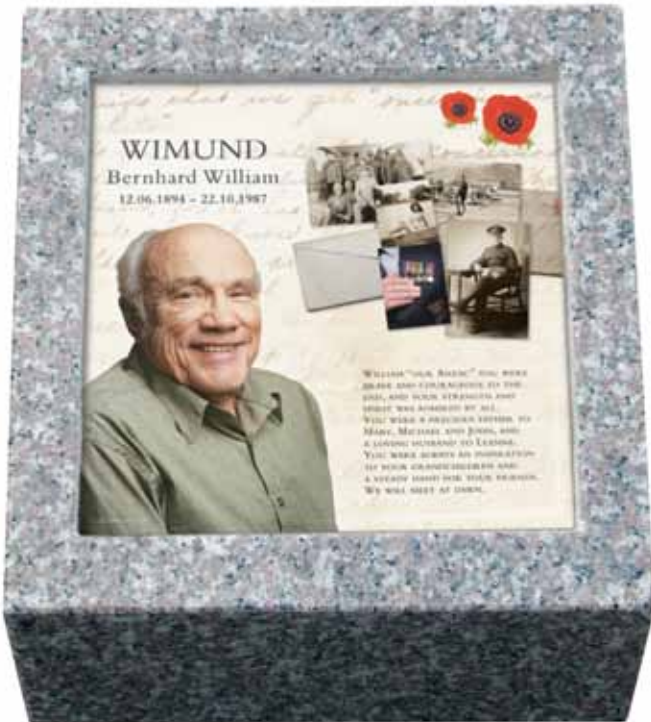

## Personal Garden Memorial

### SPECIFICATION (Can be adjusted to meet customer specifications)

**Granite Footing:** Metric 300 mm x 300 mm  
Imperial 12" x 12"

**Granite Colour:** Available in multiple colours  
(shown in cherry blossom)

**Life's Memories Glass Plaque:** made with Dupont Sentry Glass Expressions SGX

**LM SGX Plaque:** Metric 225 mm x 225 mm  
Imperial 8.9" x 8.9"

**Weight:** Metric 37 kg  
Imperial 92 lb

**Finish:** 11.52 mm ( .45" )