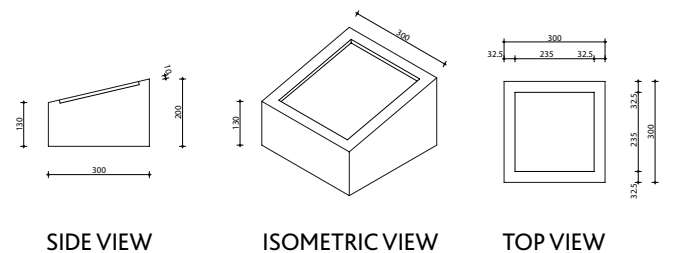

### SPECIFICATION (Can be adjusted to meet customer specifications)

**Granite Footing:** Metric 300 mm x 300 mm  
Imperial 12" x 12"

**Granite Colour:** Available in multiple colours  
(shown in cherry blossom)

**Life's Memories Glass Plaque:** made with Dupont Sentry Glass Expressions SGX

**LM SGX Plaque:** Metric 225 mm x 225 mm  
Imperial 8.9" x 8.9"

**Weight:** Metric 37 kg  
Imperial 92 lb

**Finish:** 11.52 mm ( .45" )

### MEMORIAL SIZE SPECIFICATION