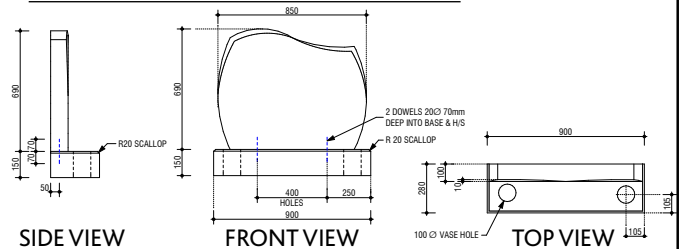

Germanic Top Memorial

SPECIFICATION (Can be adjusted to meet customer specifications)

Granite Footing: Metric 900 mm x 280 mm
Imperial 35.4" x 11"

Granite Colour: Available in multiple colours
(shown in Black)

Life's Memories Glass Plaque: made with Dupont Sentry Glass Expressions SGX

LM SGX Plaque: Shaped glass, dieline required,
DWG file type.

Weight: Metric 300 kg
Imperial 661 lb

Finish: 11.52 mm (.45")

MEMORIAL SIZE SPECIFICATION