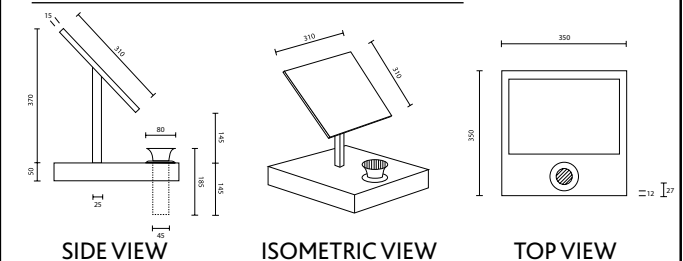

### SPECIFICATION

(Can be adjusted to meet customer specifications)

**Granite Footing:** Metric 350 mm x 350 mm  
Imperial 13.8" x 13.8"

**Granite Colour:** Available in multiple colours  
(shown in cherry blossom)

**Life's Memories  
Glass Plaque:** made with Dupont Sentry  
Glass Expressions SGX

**LM SGX Plaque:** Metric 295 mm x 295 mm  
Imperial 11.6" x 11.6"

**Steel:** Machine Grade Stainless

**Weight:** Metric 25 kg  
Imperial 55 lb

**Finish:** 11.52 mm ( .45" )

### MEMORIAL SIZE SPECIFICATION