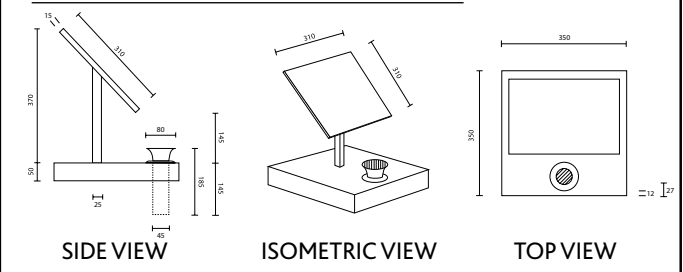

Product Fact Sheet

Life's Memories®
— Memorials —

Granite/Stainless/Glass Pedestal

SPECIFICATION

(Can be adjusted to meet customer specifications)

Granite Footing: Metric 350 mm x 350 mm
Imperial 13.8" x 13.8"

Granite Colour: Available in multiple colours
(shown in cherry blossom)

**Life's Memories
Glass Plaque:** made with Dupont Sentry
Glass Expressions SGX

LM SGX Plaque: Metric 295 mm x 295 mm
Imperial 11.6" x 11.6"

Steel: Machine Grade Stainless

Weight: Metric 25 kg
Imperial 55 lb

Finish: 11.52 mm (.45")

MEMORIAL SIZE SPECIFICATION

Trademarks

Life's Memories : DuPont : Sentry Glass Expressions

The information contained in this fact sheet is protected by copyright and remains at all times the intellectual Property of Life's Memories Pty Ltd. Any copying or distribution of this information must be consented to in writing by Life's Memories.