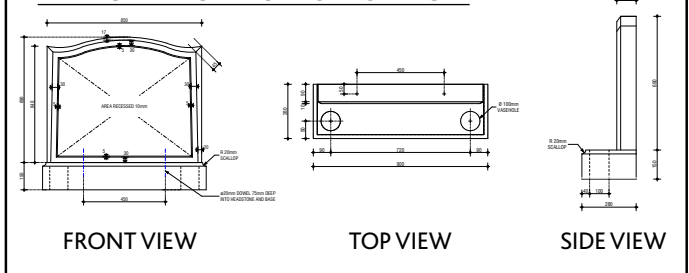

Serpentine Top Memorial

SPECIFICATION (Can be adjusted to meet customer specifications)

Granite Footing: Metric 900 mm x 280 mm
Imperial 35.4" x 11"

Granite Colour: Available in multiple colours
(shown in Butterfly Blue and Black)

Life's Memories Glass Plaque: made with Dupont Sentry Glass Expressions SGX

LM SGX Plaque: Shaped glass, dieline required, DWG file type.

Weight: Metric 300 kg
Imperial 661 lb

Finish: 11.52 mm (.45")

MEMORIAL SIZE SPECIFICATION