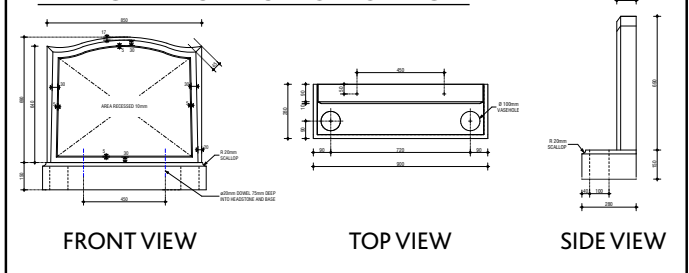

Serpentine Top Memorial

SPECIFICATION

(Can be adjusted to meet customer specifications)

Granite Footing: Metric 900 mm x 280 mm
Imperial 35.4" x 11"

Granite Colour: Available in multiple colours
(shown in Butterfly Blue and Black)

Life's Memories Glass Plaque: made with Dupont Sentry Glass Expressions SGX

LM SGX Plaque: Shaped glass, dieline required, DWG file type.

Weight: Metric 300 kg
Imperial 661 lb

Finish: 11.52 mm (.45")

MEMORIAL SIZE SPECIFICATION