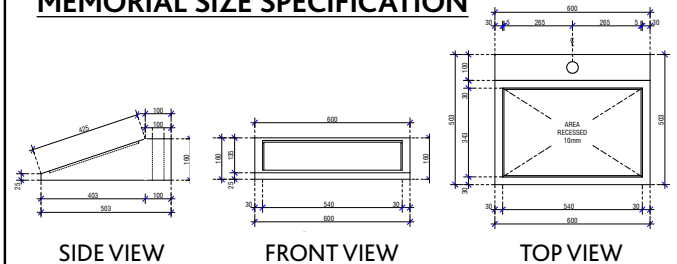

Sloper/Tablet Memorial

SPECIFICATION

(Can be adjusted to meet customer specifications)

Granite Footing: Metric 600 mm x 503 mm
Imperial 23.6" x 19.8"

Granite Colour: Available in multiple colours
(shown in Black)

Life's Memories Glass Plaque: made with Dupont Sentry
Glass Expressions SGX

LM SGX Plaque: Metric 540 mm x 343 mm
Imperial 21.3" x 13.5"

Weight: Metric 95 kg
Imperial 210 lb

Finish: 11.52 mm (.45")

MEMORIAL SIZE SPECIFICATION