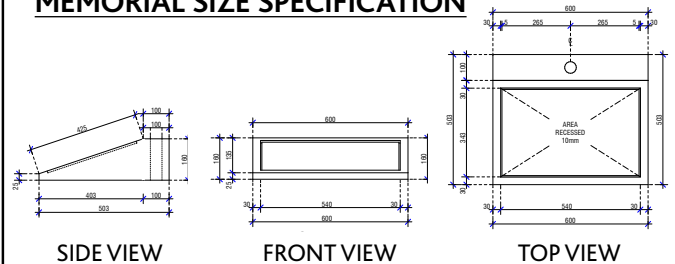

Sloper/Tablet Memorial

SPECIFICATION

(Can be adjusted to meet customer specifications)

Granite Footing: Metric 600 mm x 503 mm
Imperial 23.6" x 19.8"

Granite Colour: Available in multiple colours
(shown in Black)

Life's Memories Glass Plaque: made with Dupont Sentry
Glass Expressions SGX

LM SGX Plaque: Metric 540 mm x 343 mm
Imperial 21.3" x 13.5"

Weight: Metric 95 kg
Imperial 210 lb

Finish: 11.52 mm (.45")

MEMORIAL SIZE SPECIFICATION